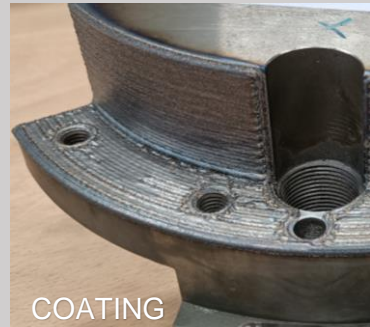

## What is LMD?

LMD is a laser cladding and an Additive Manufacturing (AM) process that uses a focused LASER beam to melt a coaxially-blown metal powder stream onto a substrate

- ✓ Fast
- ✓ Accurate
- ✓ Low heat input
- ✓ Minimal distortion
- ✓ Metallurgical bond

**LISTEMANN**  
perfecting materials

- Heat treating
- Brazing
- Electron beam welding
- Debinding & Sintering
- Additive Manufacturing
- Material engineering

REPAIR

Don't throw them away anymore ! We can repair or rework your broken and scrap parts

NEAR NET SHAPE

Reduce your lead time, innovate and customize your products with LMD Additive Manufacturing

COATING

Extend the lifetime of your components owing to the application of protective coatings