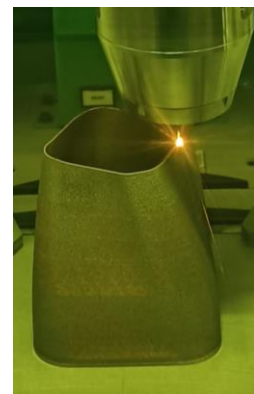

# Near net shape

Listemann helps industrials achieving:

- Weight or lead time reduction
- Reduction of material waste
- Innovation in designs and customization

vacuum brazed joint

Advantages:

- 5-axis CNC LMD machine
- Low to no post processing
- Hybrid process