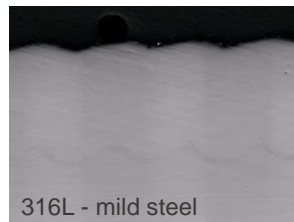

## Coating

Ferro55 - Hovadur K220

Ferro55 - mild steel

Ferro55 - H13 / 1.2344

316L - mild steel

With LMD, we can apply a layer of high-performance material onto a low-cost substrate, and only in the critical areas, thus drastically reducing the total cost of the part