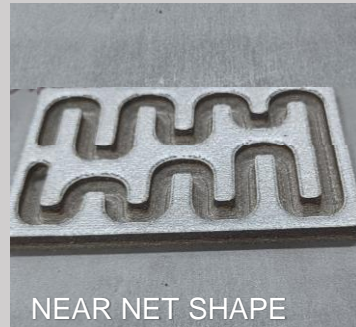

# LASER METAL DEPOSITION

## What is LMD?

LMD is a laser cladding and an Additive Manufacturing (AM) process that uses a focused LASER beam to melt a coaxially-blown metal powder stream onto a substrate

- ✓ Fast
- ✓ Accurate
- ✓ Low heat input
- ✓ Minimal distortion
- ✓ Metallurgical bond

NEAR NET SHAPE

Reduce your lead time, innovate and customize your products with LMD Additive Manufacturing

COATING

Extend the lifetime of your components owing to the application of protective coatings