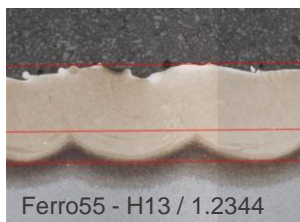

## Coating

Ferro55 - Hovadur K220

Ferro55 - mild steel

Ferro55 - H13 / 1.2344

316L - mild steel

With LMD, we can apply a layer of high-performance material onto a low-cost substrate, and only in the critical areas, thus drastically reducing the total cost of the part